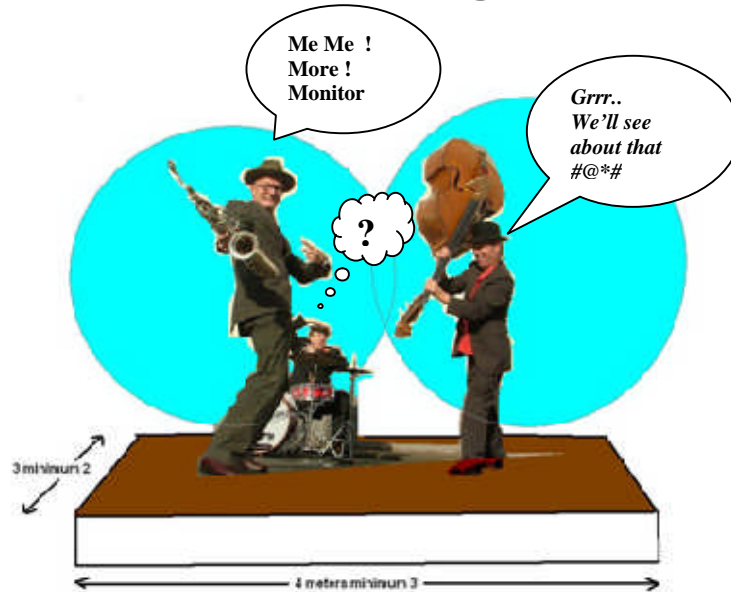

The Slampampers Stageplot

LIGHT: Color in the **background**, **front** white or pink-gold

SOUND: We bring our own microphones (wireless).
We **don't** bring a soundsystem (PA).
We need 8 channels.
We need a 8-channel XLR-stageblock on stage.
We can do our own soundcheck but don't bring our own technician.
We need 2 monitors on stage

chan 1 vocal bassplayer

chan 2 vocal drummer

chan 3 vocal alto saxplayer

chan 4 drums kick

chan 5 drums snare

chan 6 saxophone

chan 7 double base

chan 8 extra sounds